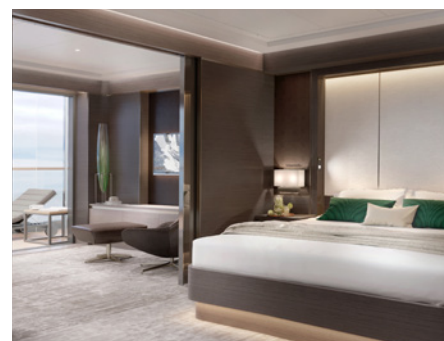

## THE OWNER'S SUITES

**SUITE SIZE** 1098 SQ FT / 102 SQ M  
**TERRACE SIZE** 592 SQ FT / 55 SQ M  
**NUMBER OF SUITES** / 2

- Large private terrace with private whirlpool
- Luxurious and modern living and dining area
- Convertible sleep sofa
- Luxury custom king bed sleep system
- Double vanity bathroom with modern soaking tub and separate shower
- Second bathroom with modern shower system
- Walk-in wardrobe
- Digital flat screen television
- In-suite safe
- Vanity mirror and hair dryer
- Hypoallergenic pillows, upon request
- 230v and 120v outlets, as well as USB charging capabilities

## THE GRAND SUITES

**SUITE SIZE** 635 SQ FT / 59 SQ M  
**TERRACE SIZE** 108 SQ FT / 10 SQ M  
**NUMBER OF SUITES** / 14

- Private terrace
- Luxurious and modern living and dining area
- Convertible sleep sofa
- Luxury custom king bed sleep system
- Double vanity bathroom with modern soaking tub and separate shower
- Dual walk-in wardrobes
- Digital flat screen television
- In-suite safe
- Vanity mirror and hair dryer
- Hypoallergenic pillows, upon request
- 230v and 120v outlets, as well as USB charging capabilities

## THE SIGNATURE SUITES

**SUITE SIZE** 474 SQ FT / 44 SQ M  
**TERRACE SIZE** 101 SQ FT / 9 SQ M  
**NUMBER OF SUITES** / 27

- Private terrace
- Luxurious and modern living and dining area
- Convertible sleep sofa
- Luxury custom king bed sleep system
- Double vanity bathroom with modern soaking tub and separate shower
- Digital flat screen television
- In-suite safe
- Vanity mirror and hair dryer
- Hypoallergenic pillows, upon request
- 230v and 120v outlets, as well as USB charging capabilities