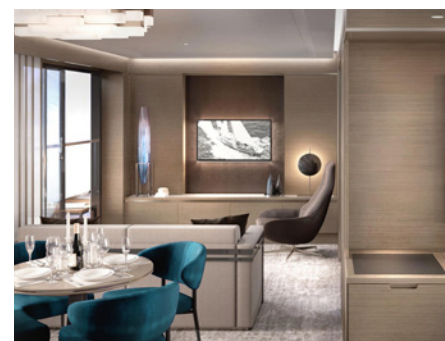

# SUITE AMENITIES AND FEATURES

Wake up every morning relaxed and carefree, from one of our 149 expertly appointed suites. Designed to combine the modern elegance of The Ritz-Carlton® with the casual luxury of the world's most magnificent super yachts, our suites set a new standard for luxury travel.

- Private, spacious terrace overlooking the ocean
- Custom luxury bed and bath linens
- Refrigerator provisioned to your preferences
- 24-hour in-suite dining
- Luxurious custom king bed sleep system
- Espresso machine with complimentary coffee and teas
- Complimentary bottle of champagne upon arrival
- Individual robe and slippers
- Double vanity bathrooms
- Access to a Personal Concierge for all suites

## THE GRAND SUITES

**SUITE SIZE** 635 SQ FT / 59 SQ M  
**TERRACE SIZE** 108 SQ FT / 10 SQ M  
**NUMBER OF SUITES** / 14

- Private terrace
- Luxurious and modern living and dining area
- Convertible sleep sofa
- Luxury custom king bed sleep system
- Double vanity bathroom with modern soaking tub and separate shower
- Dual walk-in wardrobes
- Digital flat screen television
- In-suite safe
- Vanity mirror and hair dryer
- Hypoallergenic pillows, upon request
- 230v and 120v outlets, as well as USB charging capabilities

## THE SIGNATURE SUITES

**SUITE SIZE** 474 SQ FT / 44 SQ M  
**TERRACE SIZE** 101 SQ FT / 9 SQ M  
**NUMBER OF SUITES** / 27

- Private terrace
- Luxurious and modern living and dining area
- Convertible sleep sofa
- Luxury custom king bed sleep system
- Double vanity bathroom with modern soaking tub and separate shower
- Digital flat screen television
- In-suite safe
- Vanity mirror and hair dryer
- Hypoallergenic pillows, upon request
- 230v and 120v outlets, as well as USB charging capabilities